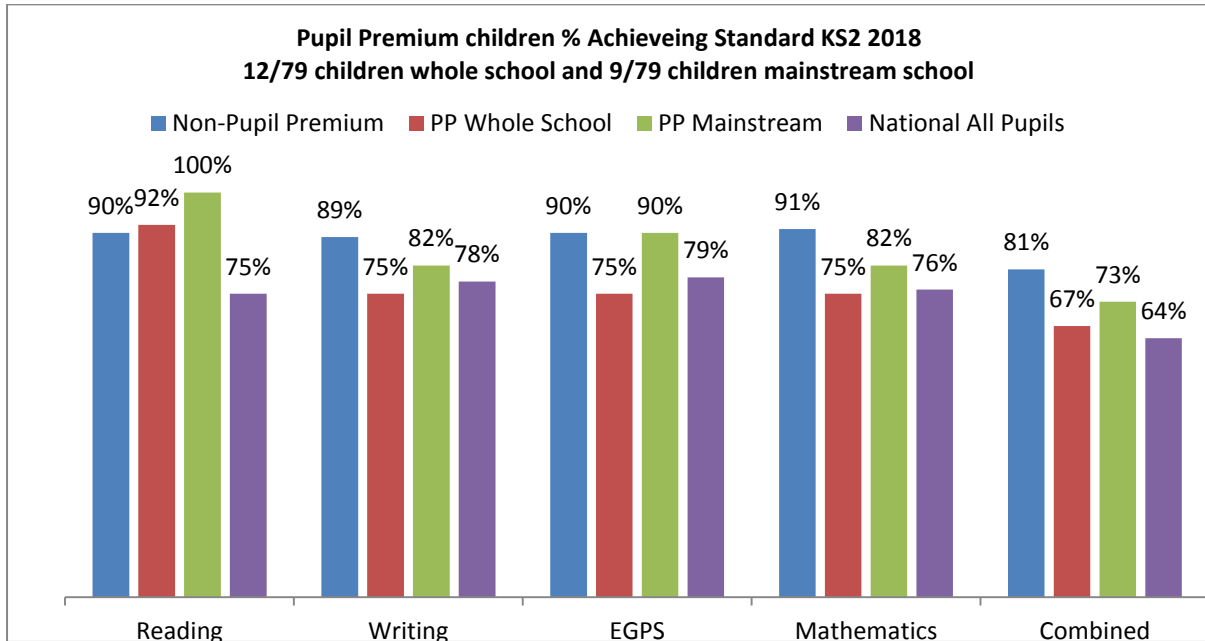

**Guillemont Junior School  
KS2 National Test Results 2018  
Whole School (includes the Resource Provision) and the Mainstream School**

**Guillemont Junior School  
KS2 National Test Results 2018  
Whole School (includes the Resource Provision) and the Mainstream School**