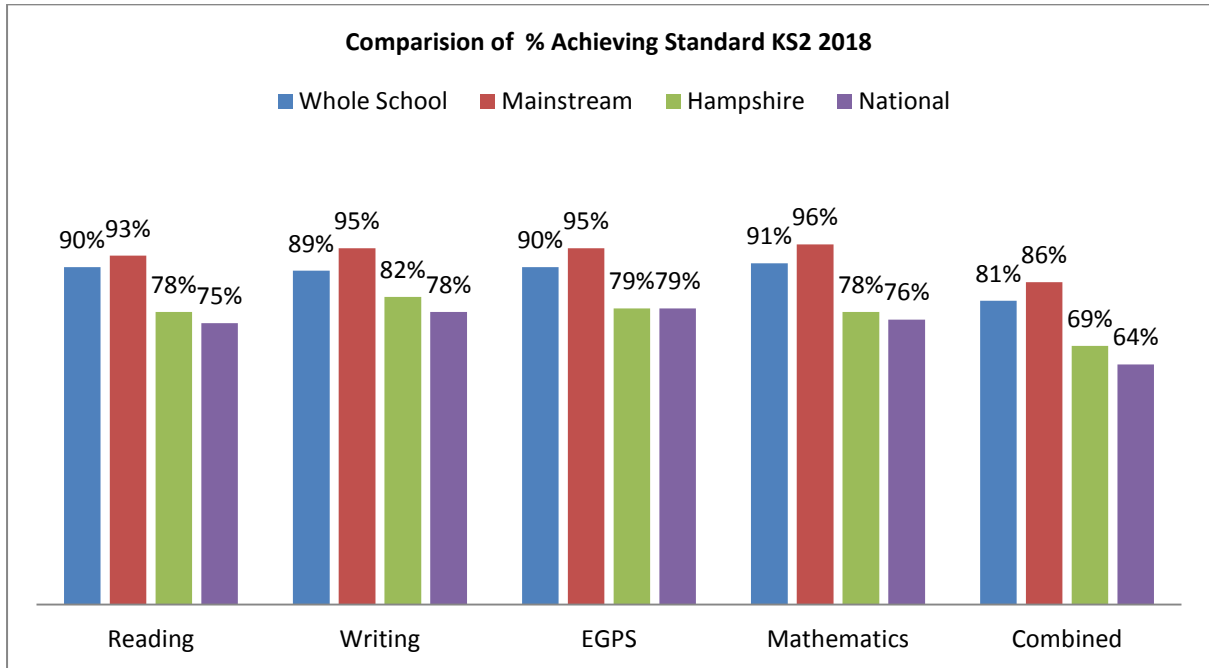

**Guillemont Junior School  
KS2 National Test Results 2018  
Whole School (includes the Resource Provision) and the Mainstream School**

**Guillemont Junior School  
KS2 National Test Results 2018  
Whole School (includes the Resource Provision) and the Mainstream School**