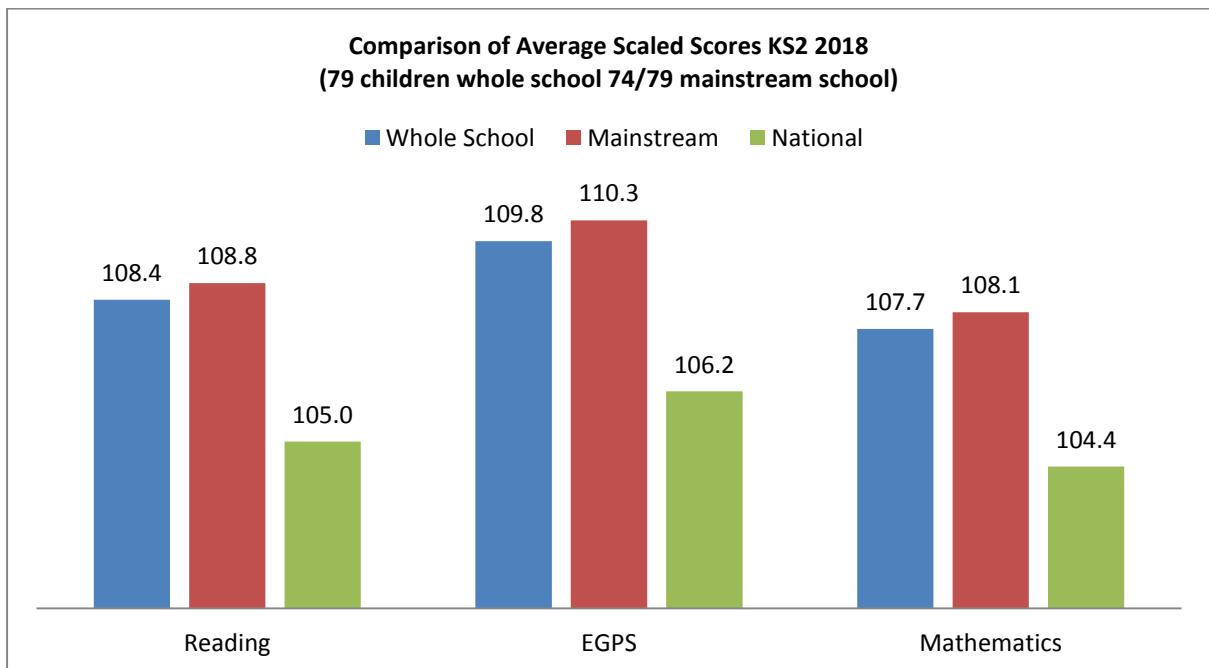

**Guillemont Junior School  
KS2 National Test Results 2018  
Whole School (includes the Resource Provision) and the Mainstream School**

**Guillemont Junior School  
KS2 National Test Results 2018  
Whole School (includes the Resource Provision) and the Mainstream School**