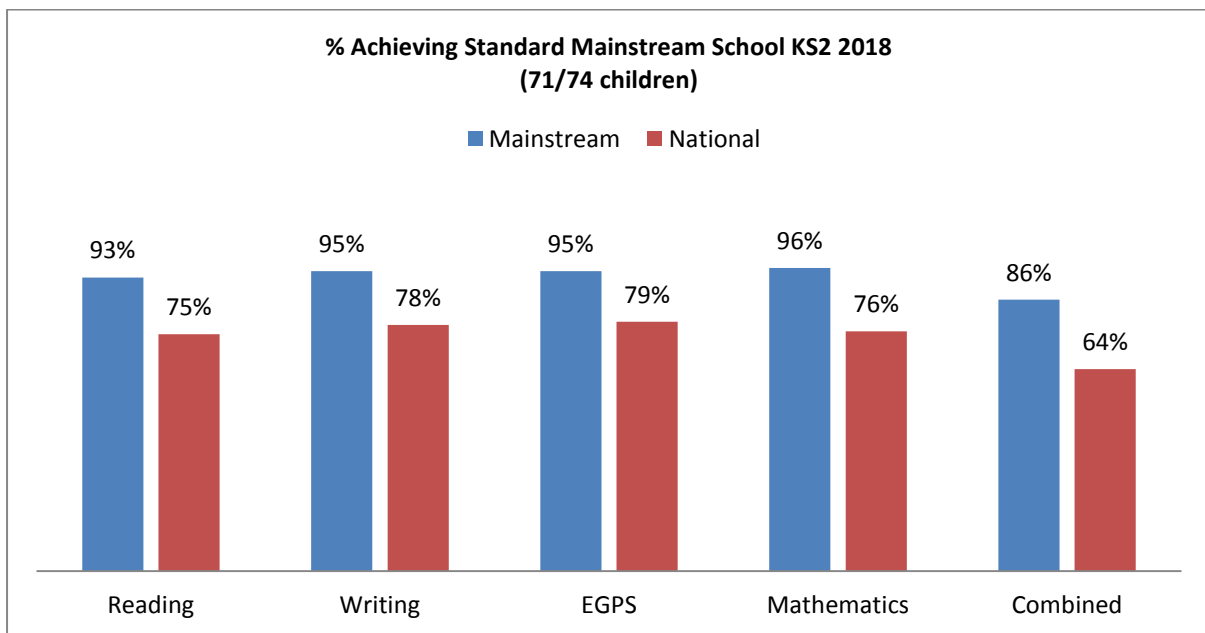

**Guillemont Junior School  
KS2 National Test Results 2018  
Whole School (includes the Resource Provision) and the Mainstream School**

**Guillemont Junior School  
KS2 National Test Results 2018  
Whole School (includes the Resource Provision) and the Mainstream School**