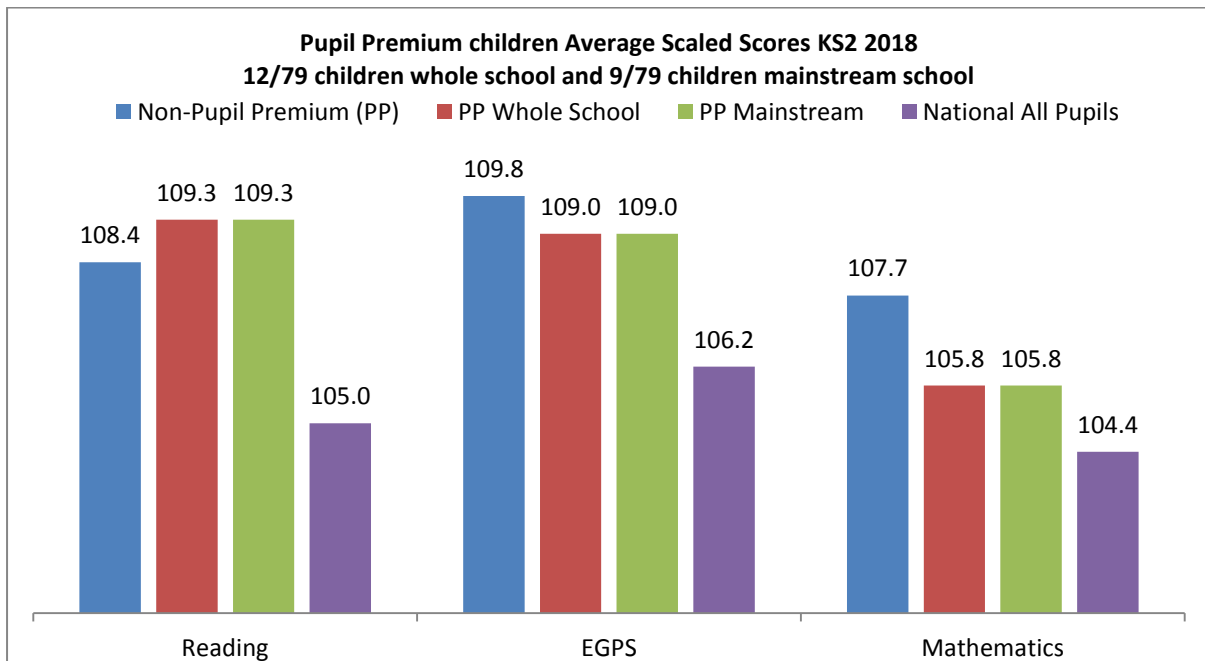

**Guillemont Junior School  
KS2 National Test Results 2018  
Whole School (includes the Resource Provision) and the Mainstream School**

**Guillemont Junior School  
KS2 National Test Results 2018  
Whole School (includes the Resource Provision) and the Mainstream School**