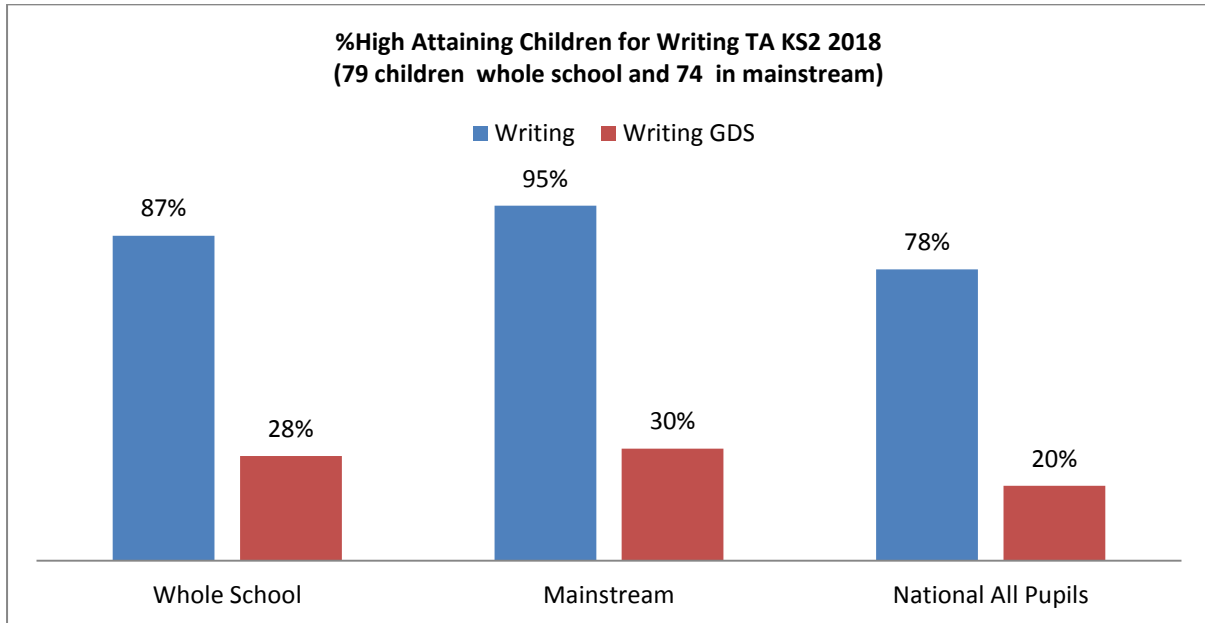

**Guillemont Junior School
KS2 National Test Results 2018
Whole School (includes the Resource Provision) and the Mainstream School**