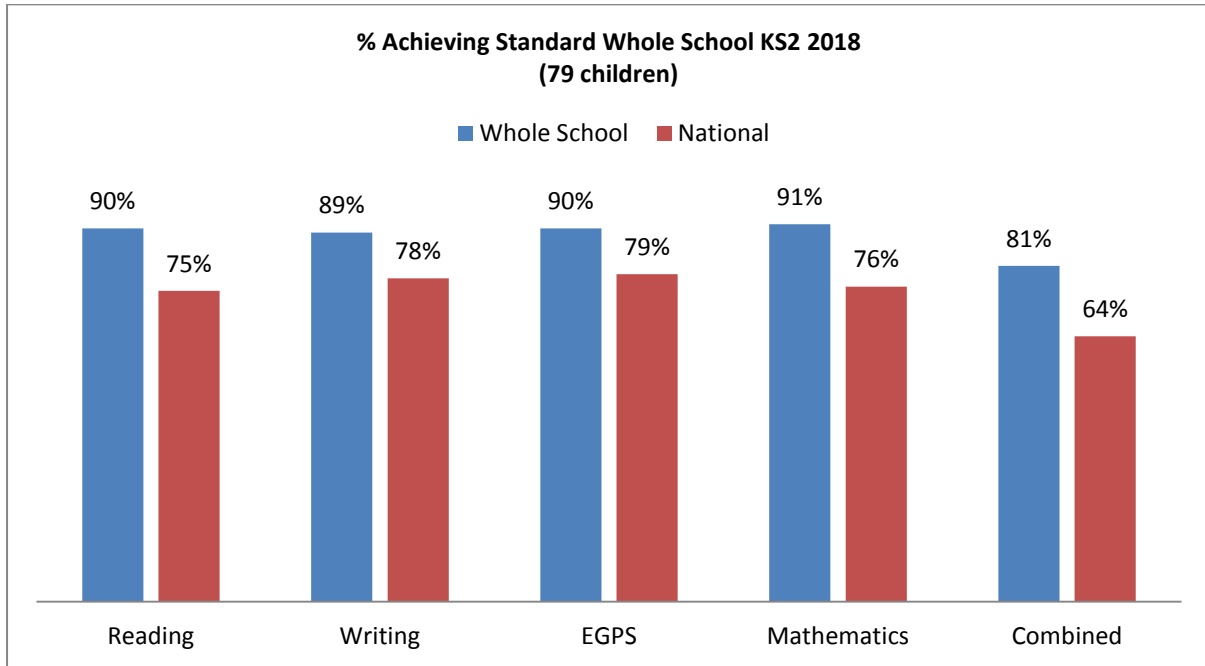

**Guillemont Junior School  
KS2 National Test Results 2018  
Whole School (includes the Resource Provision) and the Mainstream School**

**Guillemont Junior School  
KS2 National Test Results 2018  
Whole School (includes the Resource Provision) and the Mainstream School**